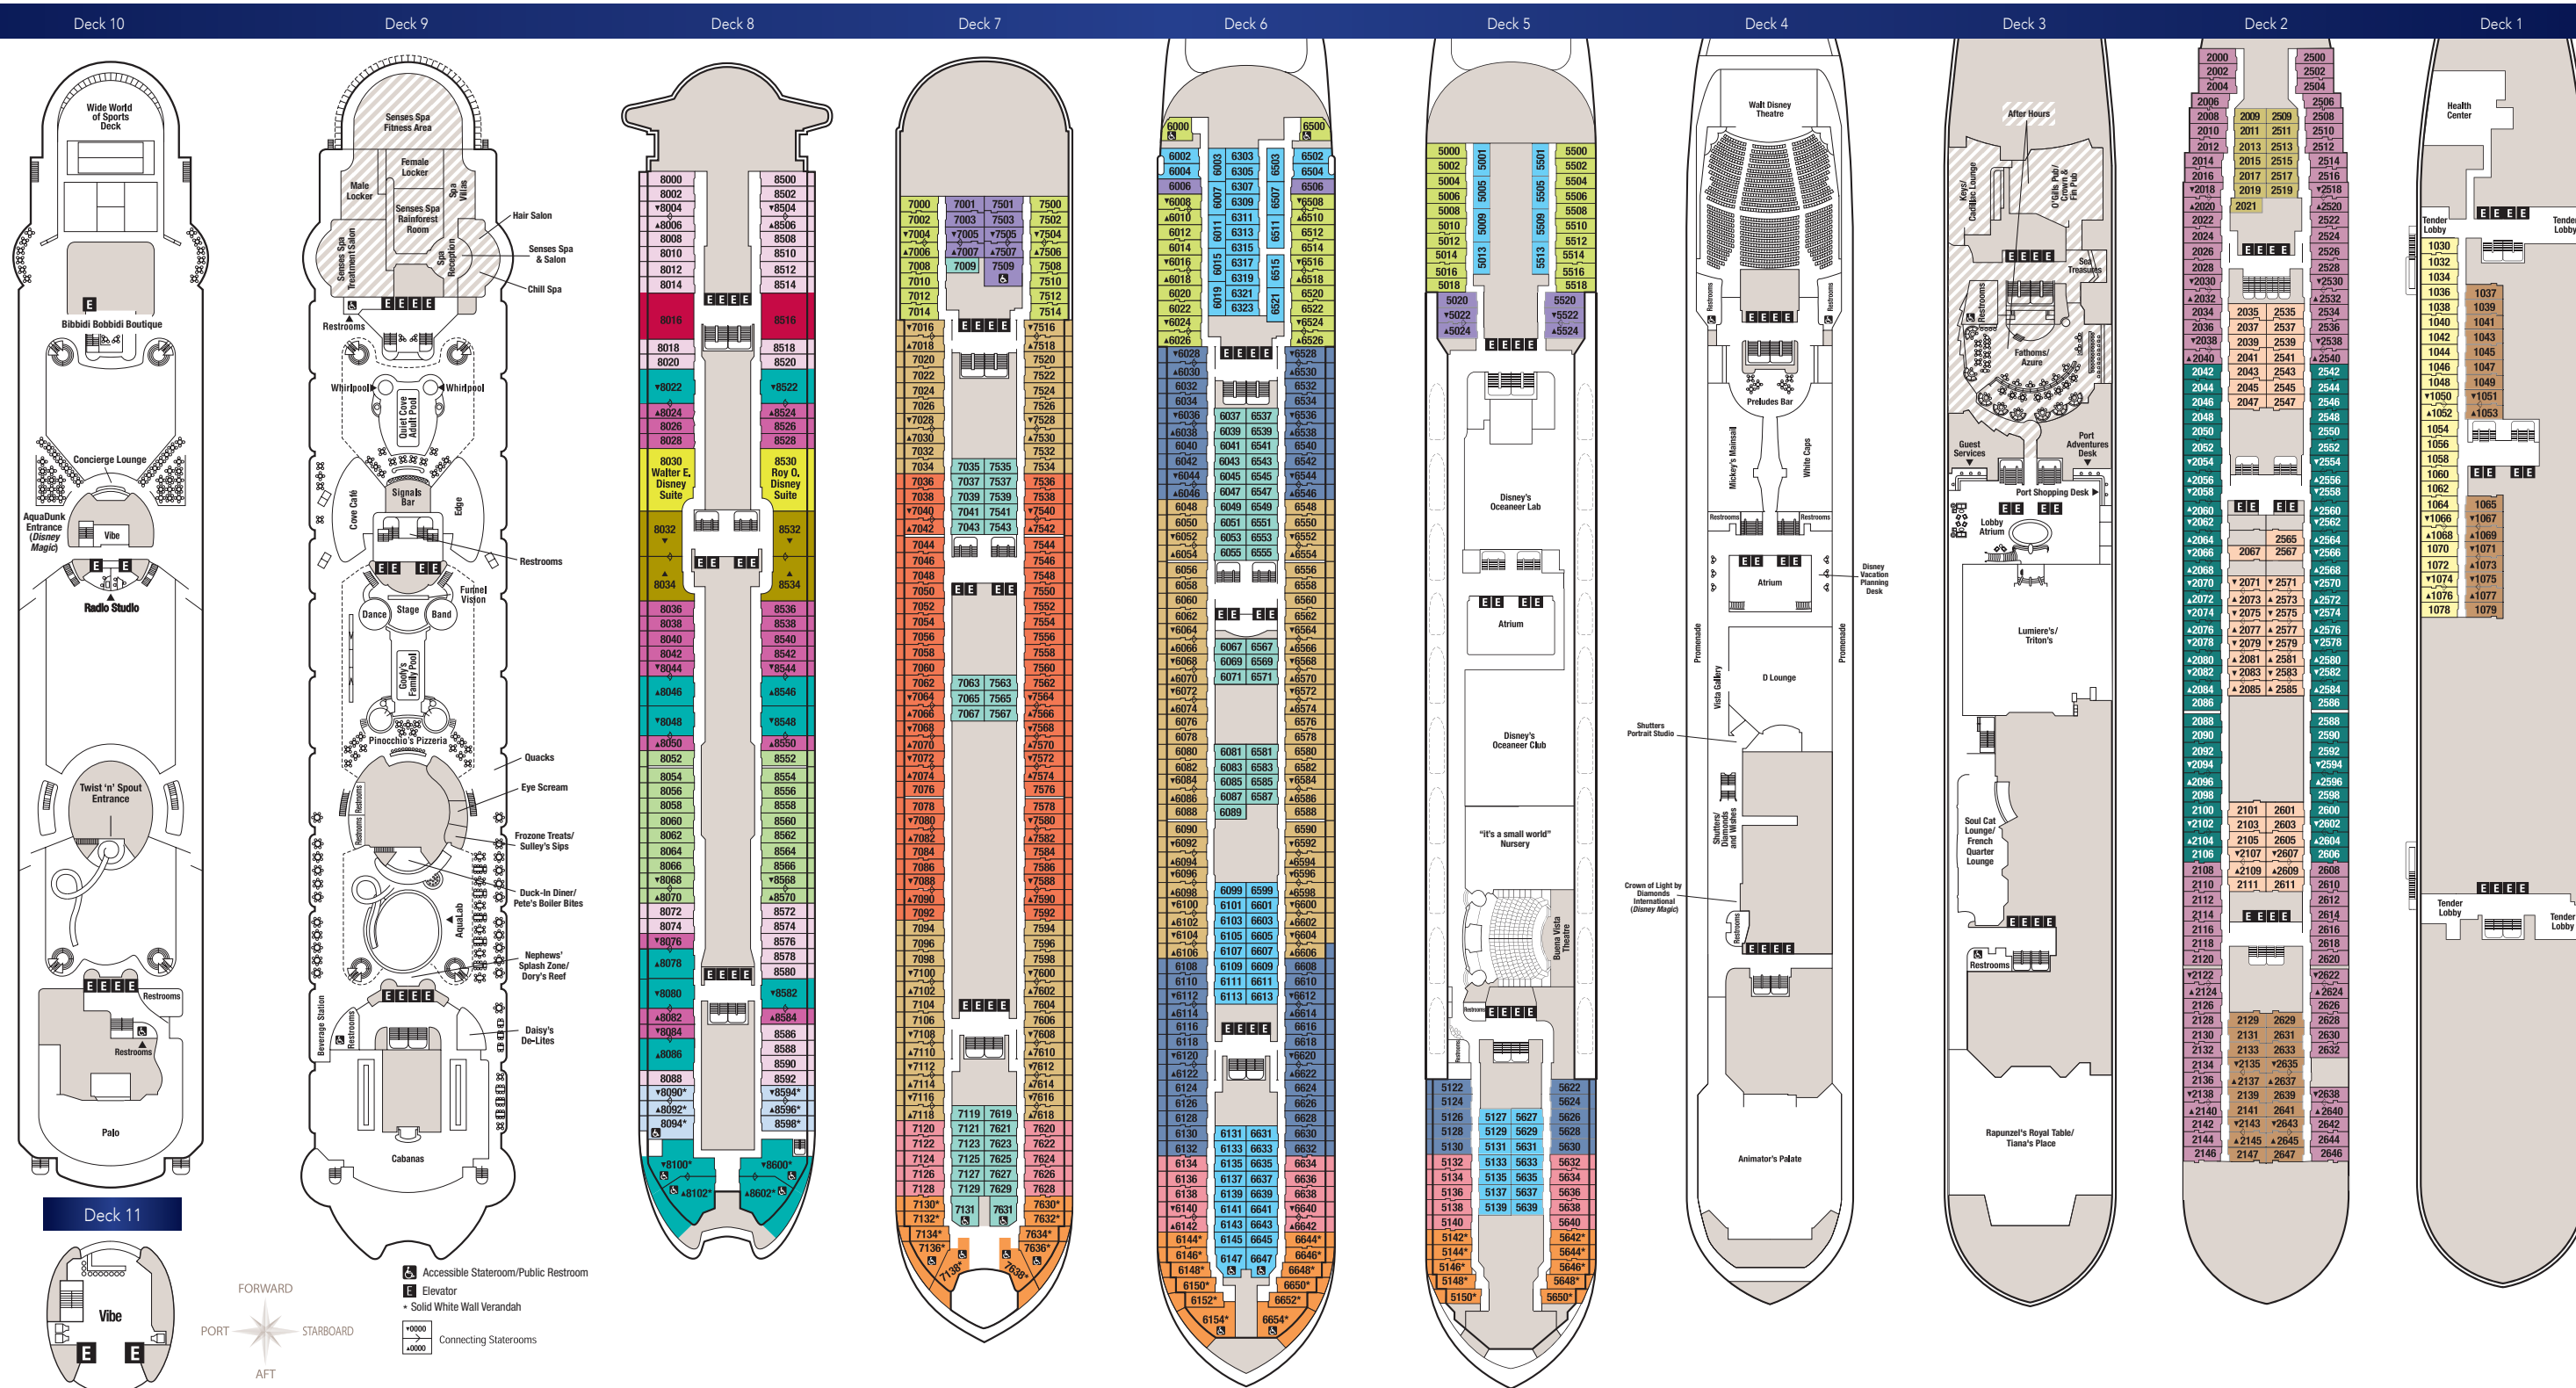

**DELUXE OCEANVIEW STATEROOM (Category 9)**  
Queen-size bed, single convertible sofa, pull-down upper berth (in some), privacy divider, split bath and window view.  
**SLEEPS 3-4 • 214 SQ. FT.**

**DELUXE INSIDE STATEROOM (Category 10)**  
Queen-size bed, single convertible sofa, pull-down upper berth (in some), privacy divider and split bath.  
**SLEEPS 4 • 214 SQ. FT.**

**STANDARD INSIDE (Category 11)**  
Queen-size bed, single convertible sofa, pull-down upper berth (in some), privacy divider and bath.  
**SLEEPS 3-4 • 184 SQ. FT.**

## CATEGORIES

- 1A Concierge Royal Suite with Verandah
- 1B Concierge 2-Bedroom Suite with Verandah
- 2A Concierge 1-Bedroom Suite with Verandah
- 2B Concierge 1-Bedroom Suite with Verandah
- 3A Concierge Family Stateroom with Verandah
- 4A Deluxe Family Oceanview Stateroom with Verandah
- 4B Deluxe Family Oceanview Stateroom with Verandah
- 4E Deluxe Family Oceanview Stateroom with Verandah
- 5A Deluxe Oceanview Stateroom with Verandah
- 5B Deluxe Oceanview Stateroom with Verandah
- 5C Deluxe Oceanview Stateroom with Verandah
- 6A Deluxe Oceanview Stateroom with Verandah
- 7A Deluxe Oceanview Stateroom with Navigator's Verandah
- 9A Deluxe Oceanview Stateroom
- 9B Deluxe Oceanview Stateroom
- 9C Deluxe Oceanview Stateroom
- 9D Deluxe Oceanview Stateroom
- 10A Deluxe Inside Stateroom
- 10B Deluxe Inside Stateroom
- 10C Deluxe Inside Stateroom
- 11A Standard Inside Stateroom
- 11B Standard Inside Stateroom
- 11C Standard Inside Stateroom