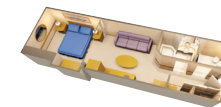

DELUXE INSIDE STATEROOM (Category 10)
Queen-size bed, single convertible sofa, pull-down upper berth (in some), privacy divider and split bath.
SLEEPS 4 • 214 SQ. FT.