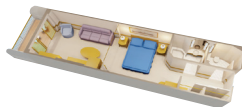

CONCIERGE FAMILY OCEANVIEW STATEROOM WITH VERANDAH (Category 3)
Queen-size bed, single convertible sofa, pull-down upper berth (in most), privacy divider, split bath and private verandah.
SLEEPS 5 • 304 SQ. FT., INCLUDING VERANDAH